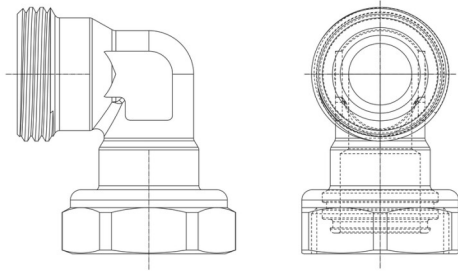

### AI0203II - Hydraulic units and fittings

ACCESSOIRES

A0079126

**ADVIESPRIJS: 36,30 EUR**

Incl. BTW | Excl. Recupel/Bebat